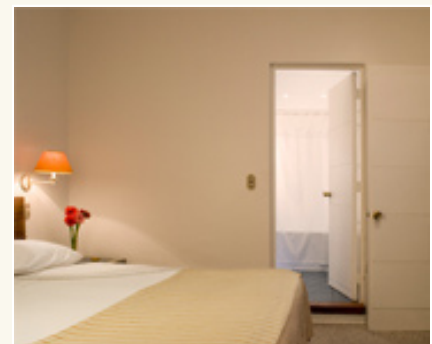

SUITE ROOM:

Apartment for **one or two people** with **two separate spaces**: bedroom with a **king-size bed** and a living area equipped with a desk and comfortable furniture.

The suite is the best option for those who want an ample and very pleasant room.

THIS ROOM IS EQUIPPED WITH:

- Central Heating
- Phone with DN and DC
- Security Box
- 23" LCD Television
- WIFI Internet Connection
- TV Cable

CHECK OUT

Time is no later than 12:00 pm.

If you want to stay in the room until 18:00 pm, you must pay a one day half charge.