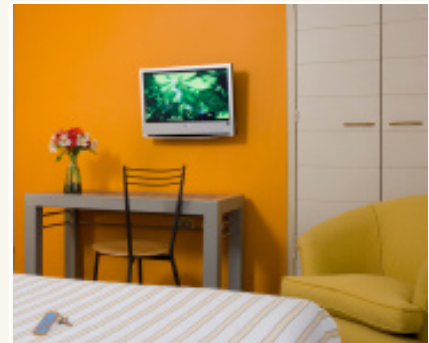

## SINGLE ROOM:

It is a nice room to accommodate **one person**. It is located on the **first floor** and equipped with a **double bed**. This room offers all the **comfort** for a refreshing **rest** for an excellent price.

## THIS ROOM IS EQUIPPED WITH:

- Central Heating
- Phone with DN and DC
- Security Box
- 23" LCD Television
- WIFI Internet Connection
- TV Cable